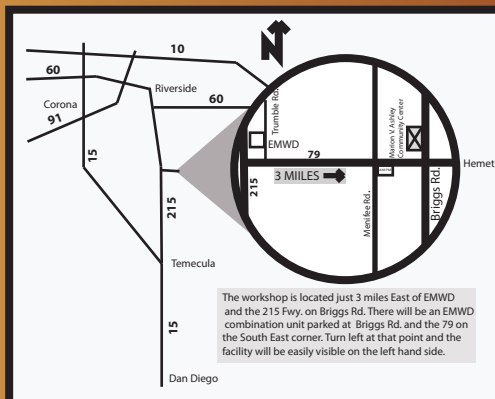

Active Shooter

Storm Drain
Maintenance

City of Menifee

Sponsored by Eastern Municipal Water District

March 21, 2018

Location: Marion V. Ashley Community Center

Registration: \$45
(includes lunch)

**CONTACT
HOURS
AWARDED**

For more information
Visit sscsc.org,
email info@sscsc.org
or call Jim Aanderud
at 951-830-8310

**25625 Briggs Road,
Menifee, CA 92585**

(located 5 minutes East of EMWD
off of Hwy 79 Toward Hemet)

Time: 7:30 a.m. to 3:30 p.m.